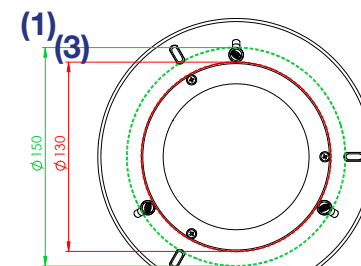

Mentioned dimensions are in mm unless noted otherwise.

ASSF – Baader Solar Filter for Spotting Scopes, Telescopes and Camera-Lenses

Item #	Filter Name	ideally suited for aperture range ~	Aperture (mm /inch)	Outer Cell Diameter	Net Weight (g / oz)	Clamping Range	
						inner tube Ø	outer tube Ø
						with 13mm bolt	with 13mm bolt
2459335	ASSF 50	40 – 60	50 / 1,97	110	68 / 2.4	81 – 96	55 – 70
2459336	ASSF 65	55 – 75	65 / 2,56	125	77 / 2.7	96 – 111	70 – 85
2459337	ASSF 80	70 – 90	80 / 3,15	140	84 / 3.0	111 – 126	85 – 100
2459338	ASSF 100	90 – 110	100 / 3,94	160	93 / 3.3	131 – 146	105 – 120
2459339	ASSF 115	105 – 125	115 / 4,53	175	101 / 3.6	146 – 161	120 – 135
						with 10mm bolt	with 10mm bolt
2459340	ASSF 130	120 – 140	130 / 5,12	210	151 / 5.3	168 – 198	148 – 178
2459341	ASSF 150	140 – 160	150 / 5,91	230	167 / 5.9	188 – 218	168 – 198

Mentioned dimensions are in mm unless noted otherwise.

ASBF – Baader Solar Filter for Binoculars and Camera-Lenses

Item #	Filter Name	ideally suited for aperture range ~	Aperture (mm /inch)	Outer Cell Diameter	Net Weight (g / oz)	Clamping Range	
						inner tube Ø	outer tube Ø
						with 13mm bolt	with 13mm bolt
2459325	ASBF 50	40 – 60	50 / 1,97	110	68 / 2.4	81 – 96	55 – 70
2459326	ASBF 60	50 – 70	60 / 2,36	120	69 / 2.4	91 – 106	65 – 80
2459327	ASBF 70	60 – 80	70 / 2,76	130	73 / 2.6	101 – 116	75 – 90
2459328	ASBF 80	70 – 90	80 / 3,15	140	78 / 2.8	111 – 126	85 – 100
2459329	ASBF 100	90 – 110	100 / 3,94	160	87 / 3.1	131 – 146	105 – 120

Mentioned dimensions are in mm unless noted otherwise.

Align all filters with the optical aperture by adjusting the filter with the centering bolts to fit the inner or outer tube diameter.

Example: ASTF 100 with 10mm bolts